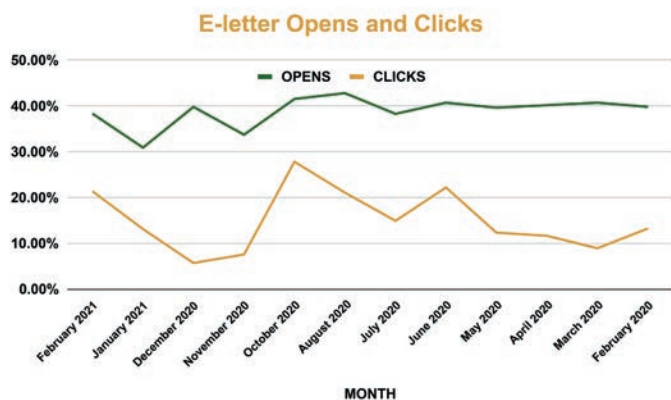

Facebook

Also make sure to join our private alumni Facebook group where we share pictures, stories, and everything LXA-LZZ. Visit bit.ly/lxa-psu-fb and then request to join the group; a group administrator will approve your request.

Instagram

Keep up with the chapter by following them on Instagram by searching their handle [@lambdachi_psu](https://www.instagram.com/lambdachi_psu).

ALUMNI ENGAGEMENT

Zeta Zeta Outreach Analytics

Here's a snapshot of our alumni engagement for the past year. These are the benchmarks against which we can measure our growth in the coming months.